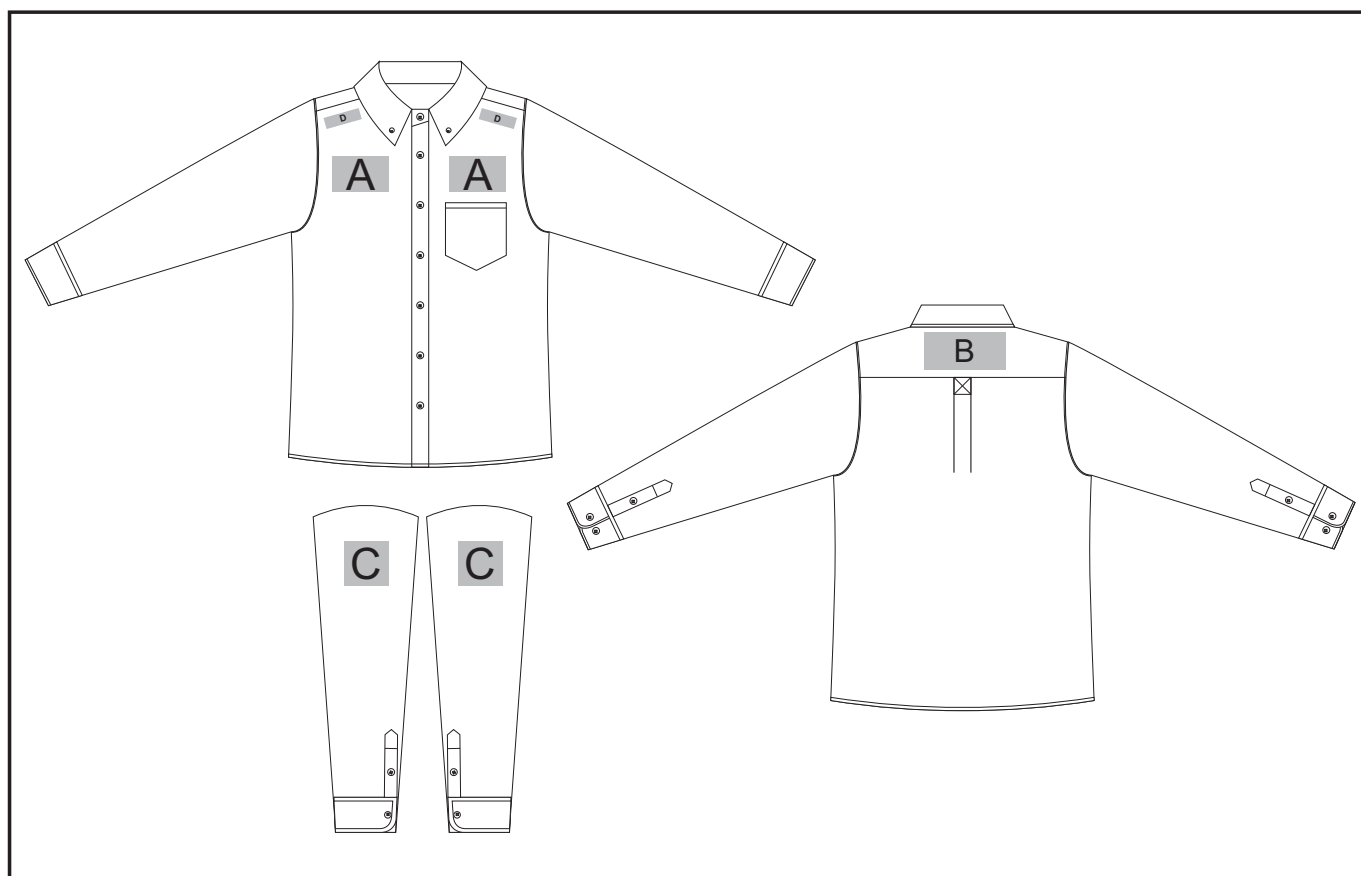

### Need to know:

- Includes 1 Position Digital Transfer (setup fee applies)
- Cannot guarantee a 100% straight branding on any clothing item with check or stripe detail
- **DTC/EMB** inclusive Parameters: Left/Right Chest or Back = 100mm x 100mm
- Please note Pos D will be branded +/- 20mm from the top seam

#### **Position A**

1. Embroidery (EMB) - 9 colours  
Size: 100mm wide x 60mm high
2. Screen Print (SC) - 1 colours  
Size: 100mm wide x 60mm high
3. Digital Transfer Clothing (DTC) - Full colour  
Size: 100mm wide x 60mm high

#### **Position B**

1. Digital Transfer Clothing (DTC) - Full colour  
Size: 210mm wide x 70mm high

#### **Position D**

1. Digital Transfer Clothing (DTC) - Full Colour  
Size: 70mm wide x 20mm high